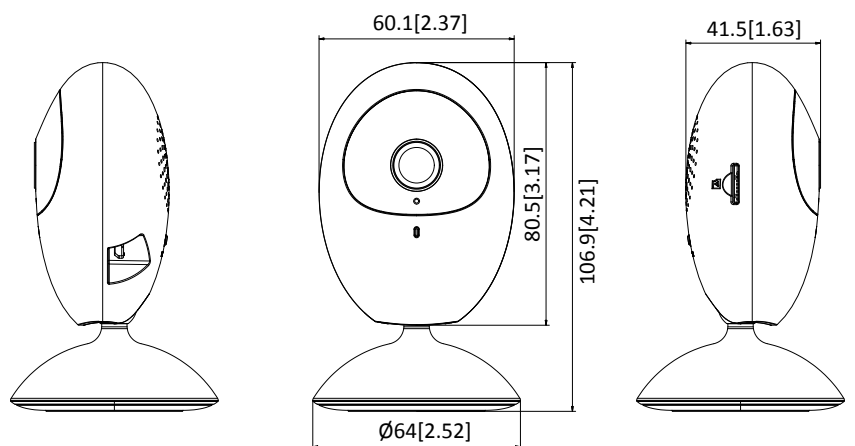

Wi-Fi	
Wireless Standards	IEEE802.11b, 802.11g, 802.11n
Frequency Range	2.4 GHz - 2.4835 GHz
Channel Bandwidth	20/40MHz Support
Protocols	802.11b: CCK, QPSK, BPSK, 802.11g/n: OFDM
Security	64/128-bit WEP, WPA/WPA2, WPA-PSK/WPA2-PSK, WPS
Transfer Rates	11b: 11Mbps, 11g: 54Mbps, 11n: up to 150Mbps
Wireless Range	50 meters (The performance varies based on actual environment)
General	
Operating Conditions	-10 °C to 40°C (14 °F to 104 °F), Humidity 95% or less (non-condensing)
Power Supply	DC 5V ± 15 %, micro USB interface
Current	Max. 0.9A
Power Consumption	Max. 4.5W
IR Range	Up to 10 meters
Material	Plastic
Memory Card	DS-2CV2U21FD-IW: no memory card included DS-2CV2U21FD-IW/16G-T: includes a 16 GB memory card DS-2CV2U21FD-IW/32G-T: includes a 32 GB memory card DS-2CV2U21FD-IW/64G-T: includes a 64 GB memory card
Dimensions	Φ 64 × 106.9 mm (Φ 2.52" × 4.21")
Weight	115 g (0.25 lbs)

Ordering Models

DS-2CV2U21FD-IW, DS-2CV2U21FD-IW/16G-T, DS-2CV2U21FD-IW/32G-T, DS-2CV2U21FD-IW/64G-T

Dimensions

UNIT: mm [inch]

Distributed by

**HIKVISION®****Headquarters**

No.555 Qianmo Road, Binjiang District,
Hangzhou 310051, China
T +86-571-8807-5998
overseasbusiness@hikvision.com